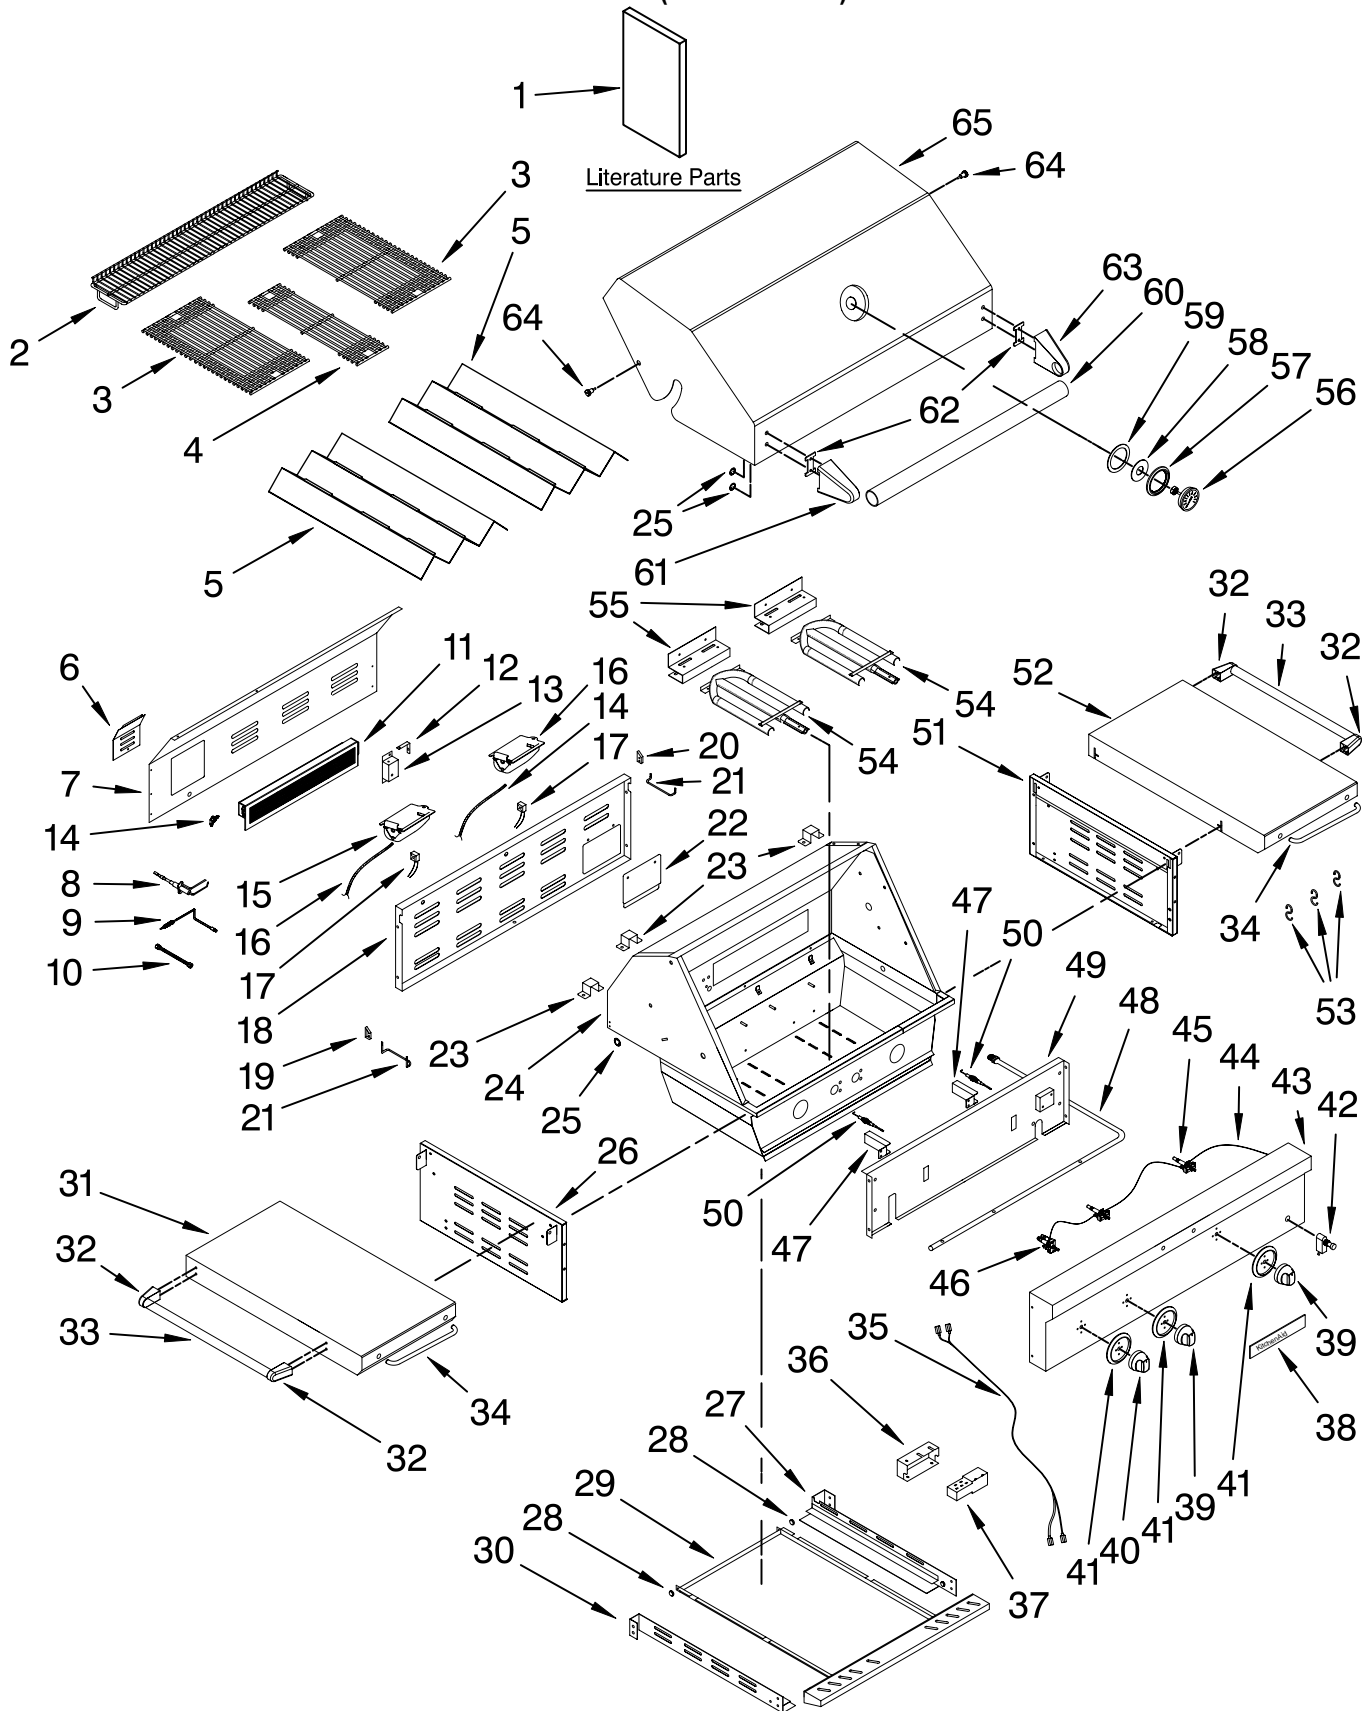

# GRILL PARTS

For Models: KFRS271TSS00  
(Stainless Steel)

27" CARTED GRILL

FOR ORDERING INFORMATION REFER TO PARTS PRICE LIST

# GRILL PARTS

For Models: KFRS271TSS00  
(Stainless Steel)

Illus. No.	Part No.	DESCRIPTION
1		Literature Parts
	W10110724	Use & Care Guide
	W10110730	Conversion Instr. (LP to Natural)
2	W10128611	Rack, Warming
3	W10128614	Grate, Large
4	W10128616	Grate, Small
5	W10128618	Plate, Sear
6	W10128619	Cover, Rear
7	W10128620	Panel, Rear
8	W10128621	Electrode, Rear Burner
9	W10128622	Thermocouple, Rear, Burner
10	W10128623	Flex Tube, Rear Burner
11	W10128624	Burner, Rear
12	W10128625	Bracket, Rear Thermocouple
13	W10128626	Cover, Rear Thermocouple
14	W10128627	Orifice, Rear Burner
15	W10128628	Light, Grill
16	W10128630	Light, Grill (Set)
17	W10128631	Socket, Light
18	W10128632	Panel, Access
19	W10128634	Bracket, Panel Left

Illus. No.	Part No.	DESCRIPTION
20	W10128635	Bracket, Panel Right
21	W10128636	Bracket, Warming Rack
22	W10128637	Cover, Access Panel
23	W10128638	Clip, Wire
24	W10128639	Hood Assy
25	W10128640	Hole Plug
26	W10128642	Panel, Side Left
27	W10128644	Bracket, Grease Tray (Right)
28	W10128655	Roller, Drip Tray
29	W10128656	Drip Tray Assy (Includes Rollers)
30	W10128657	Bracket, Grease Tray (Left)
31	W10128658	Shelf, Side (Lf)
32	W10128659	Bracket, Handle
33	W10128660	Handle, Shelf
34	W10128662	Bar, Tool
35	W10128663	Harness, Wire Light
36	W10128664	Cover, Igniter
37	W10128665	Igniter
38	W10128751	Nameplate
39	W10128753	Knob, Main Burner
40	W10128756	Knob, Rear Burner